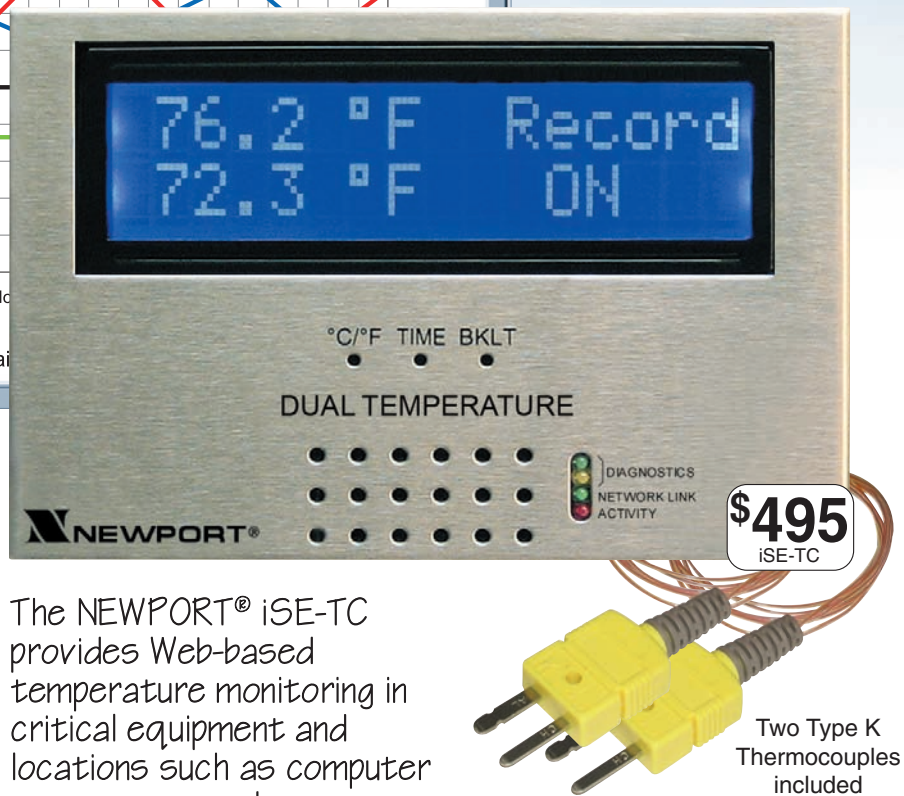

Monitor Temperature over the Internet

- ✓ Dual Thermocouple
- ✓ 10 Thermocouple Types
- ✓ Virtual Chart Recorder
- ✓ Email Alarms
- ✓ Two Relay Alarms
- ✓ Flash Memory Card
- ✓ Web Server
- ✓ No Special Software Required

The NEWPORT® iSE-TC provides Web-based temperature monitoring in critical equipment and locations such as computer server rooms, clean rooms, laboratories, museums, warehouses, or any remote facility.

View and record temperature over an Ethernet network or the Internet with no special software—just a Web browser.

The device can trigger an alarm if the temperature crosses a set point. Your alarm can be sent by email to a single user or to a group distribution list, including text messages to cell phones and PDA's.