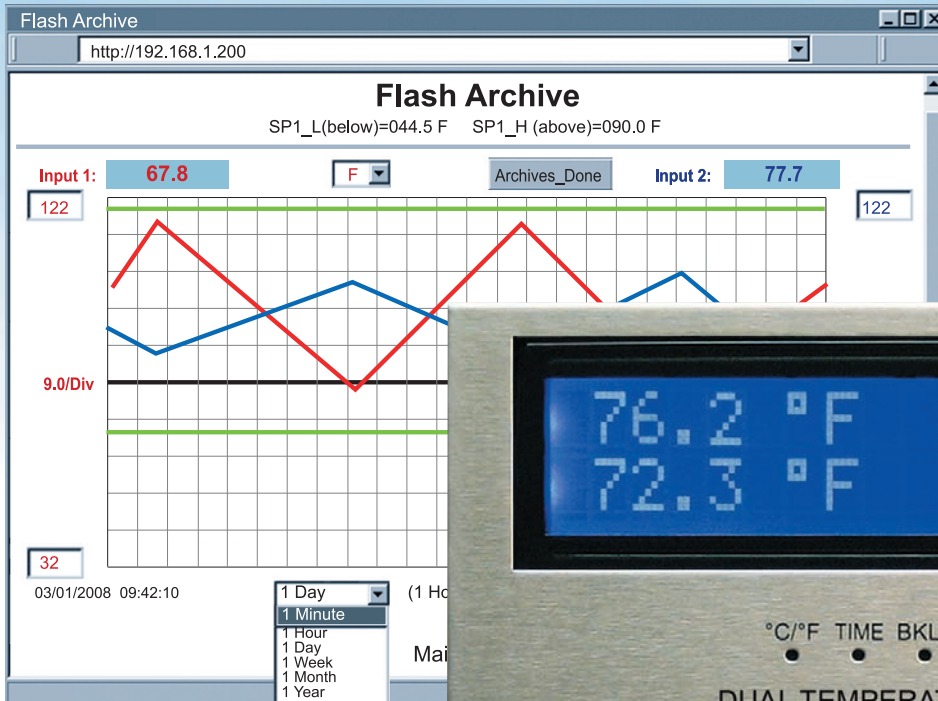

Monitor Temperature over the Internet

- ✓ Dual Thermocouple
- ✓ 10 Thermocouple Types
- ✓ Virtual Chart Recorder
- ✓ Email Alarms
- ✓ Two Relay Alarms
- ✓ Flash Memory Card
- ✓ Web Server
- ✓ No Special Software Required

The NEWPORT® iSE-TC provides Web-based temperature monitoring in critical equipment and locations such as computer server rooms, clean rooms, laboratories, museums, warehouses, or any remote facility.

View and record temperature over an Ethernet network or the Internet with no special software—just a Web browser.

The device can trigger an alarm if the temperature crosses a set point. Your alarm can be sent by email to a single user or to a group distribution list, including text messages to cell phones and PDA's.